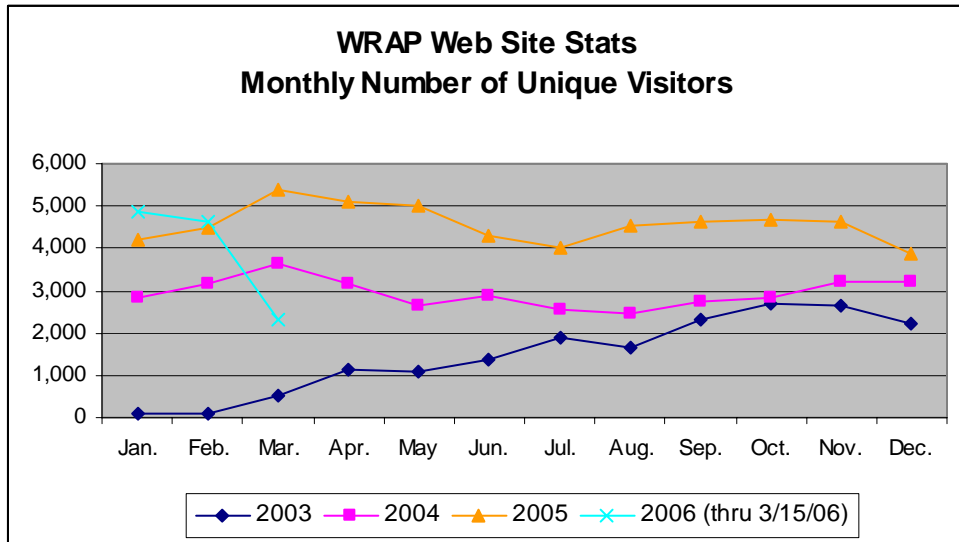

WRAP WEB SITE STATISTICS

NOTE: March 2006 Data Only Through 15th.