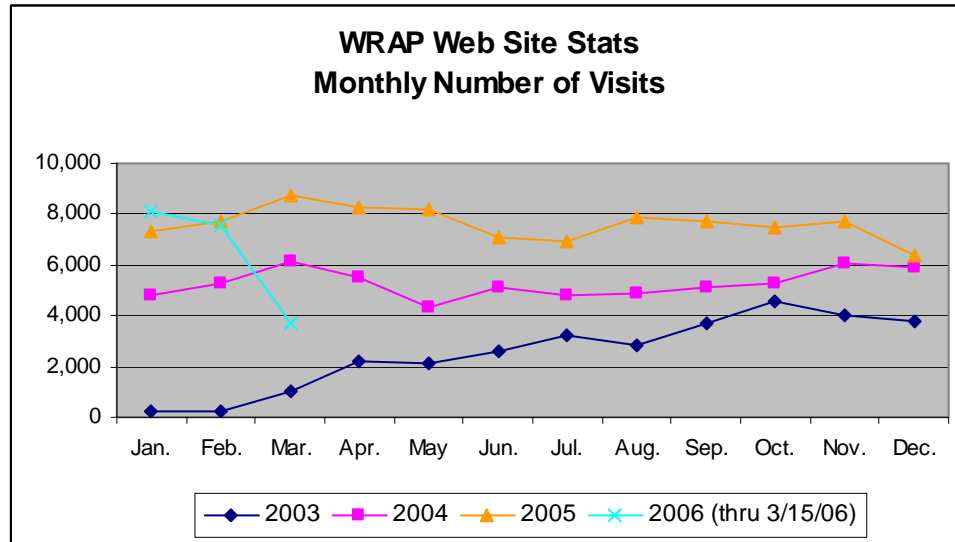

WRAP WEB SITE STATISTICS

NOTE: March 2006 Data Only Through 15th.