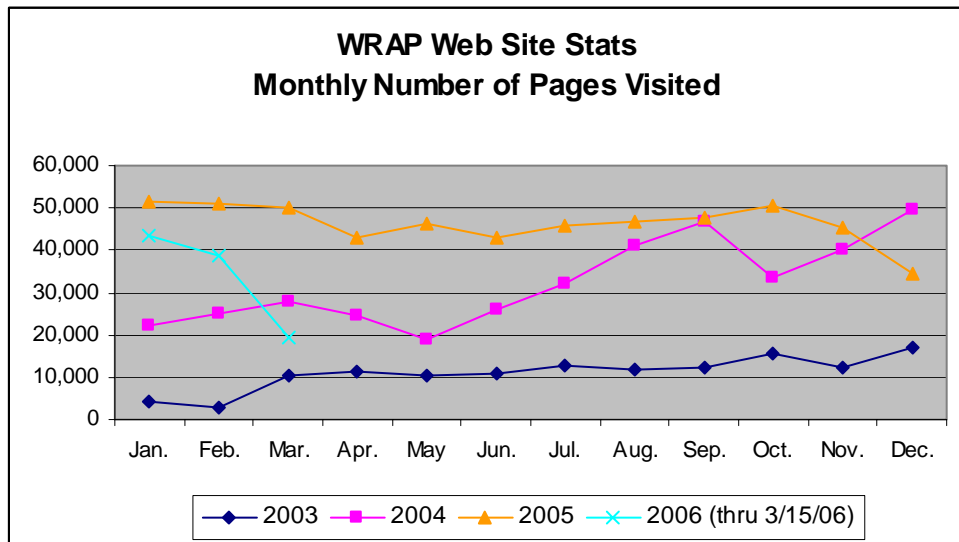

WRAP WEB SITE STATISTICS

NOTE: March 2006 Data Only Through 15th.