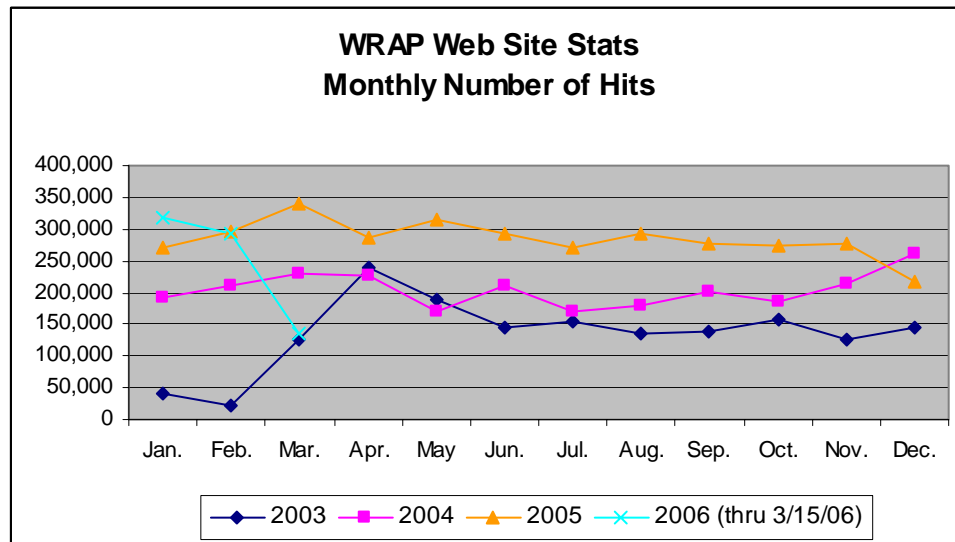

WRAP WEB SITE STATISTICS

NOTE: March 2006 Data Only Through 15th.