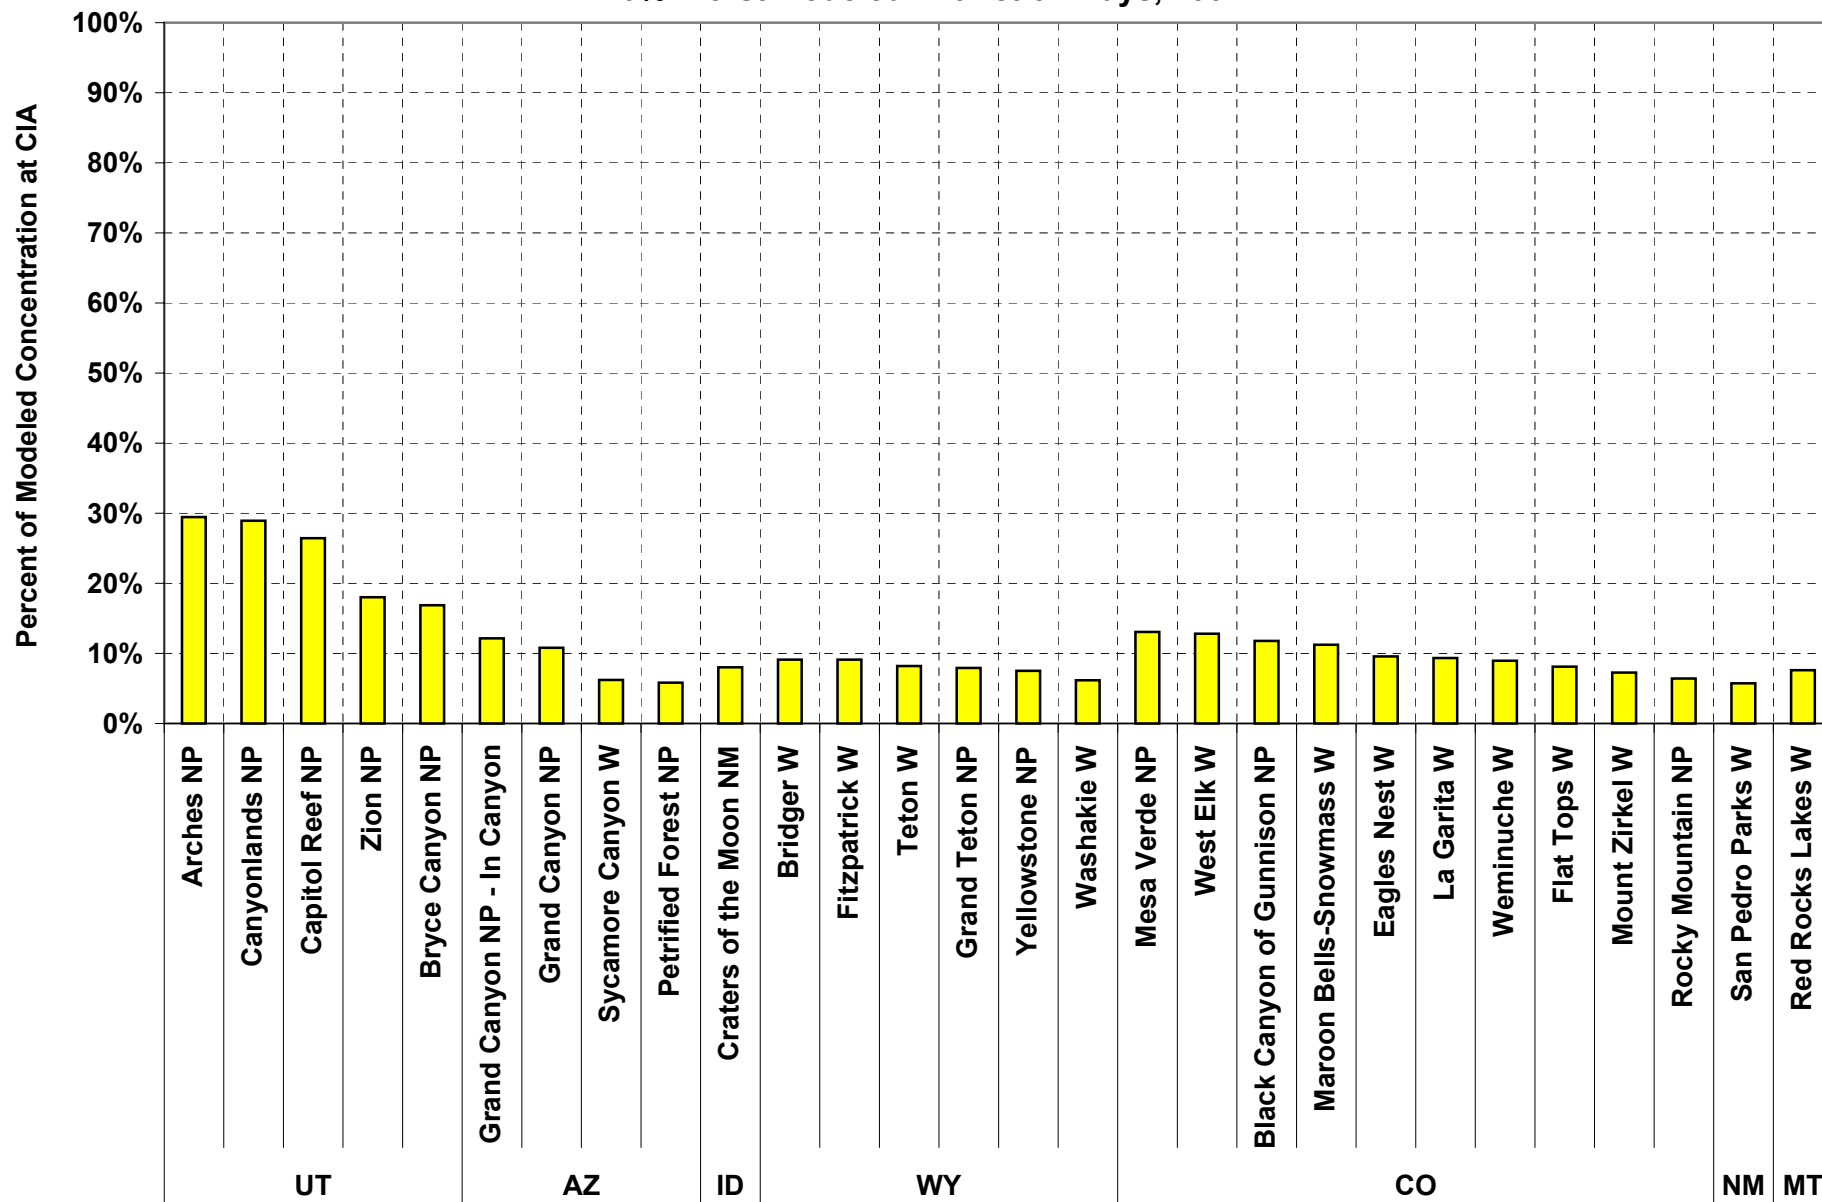

**Utah**  
**Highest Attribution to Class I Areas**  
**SO4 CMAQ TSSA Results**  
**20% Worst Modeled Extinction Days, 2002**

**Utah**  
**Highest Attribution to Class I Areas**  
**NO3 CMAQ TSSA Results**  
**20% Worst Modeled Extinction Days, 2002**